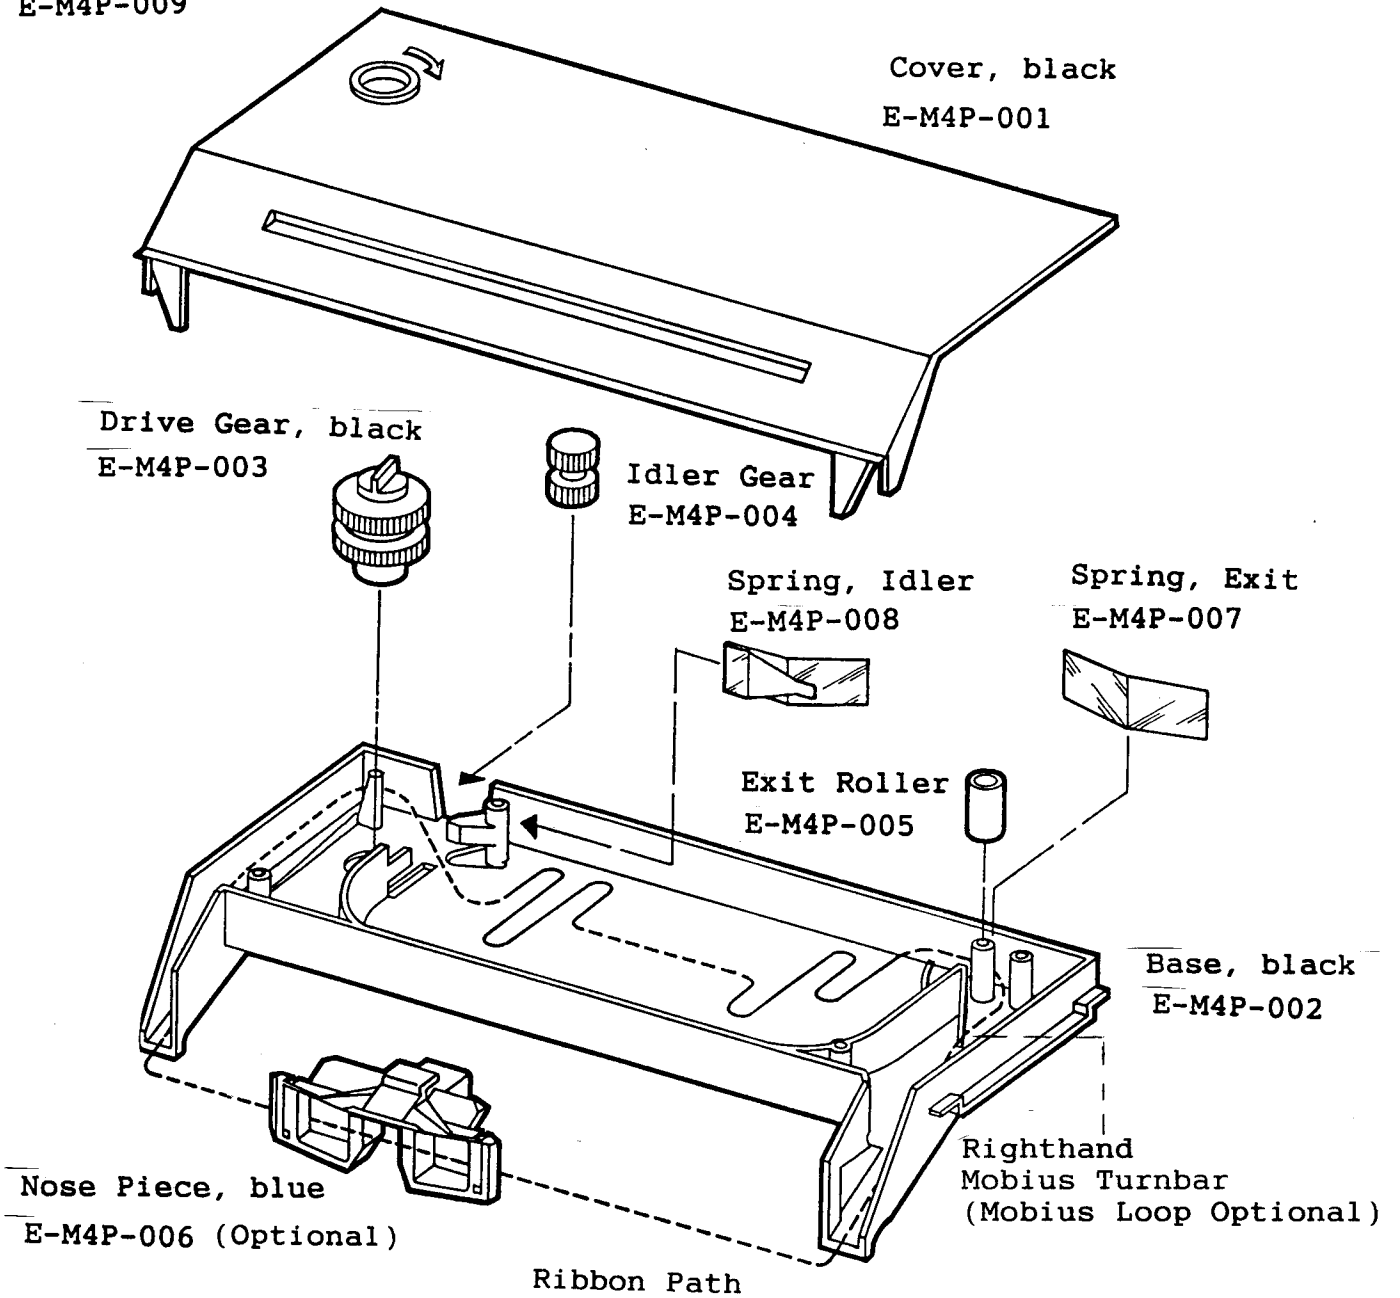

Installation Lable, (Optional)

E-M4P-009

SPECIFICATIONS / INSTRUCTIONS	REV:	ITEM #
<p style="text-align: center;">Assembly and Partslist</p>		<p>E-M4 E-M4P-006, Nose Piece, blue</p>
		<p>DESCRIPTION EATON M400/M4000/MP40 7/16" x 12', 4 MIL Blue Nose Piece Optional</p>
<p>For Technical Assistance Call 1-800-821-4434 Specifications subject to change without notice.</p>		<p><b>CARTEC</b> INTERNATIONAL, INC.</p>